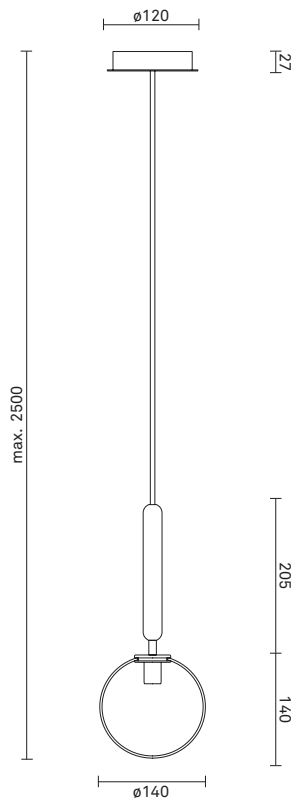

## MIIRA 1 Brass Optic

Design: Sofie Refer, 2020. EU-model.

**Miira 1 in Brass finish with mouth-blown Optic Clear glass  
Incl. Ceiling plate.**

The significant details of Miira are the fine curves and thin neck that gives a graceful appearance.

## TECHNICAL INFO

**Product no.:** 03310823

**Type:** Suspension - Indoor

**Colour:**

Glass: Optic Clear

Metal: Brass

Cable: Black

**Materials:**

Anodized brass finish

Mouth-blown glass

Fabric covered cable

**Dimensions:**

ø140mm x 345mm

Ceiling plate: ø120mm x 50mm

Fabric cable - Length: 2500mm

**Product weight:**